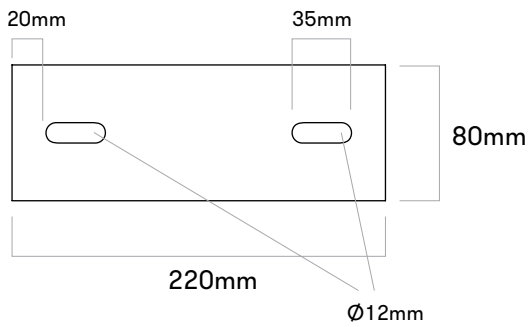

B2 / 900 B020

Loop Light

M10 x 16

B2 / 900 B021

Loop
Loop Arc
Loop Line
FitStation
Satellite
Loop Corner

M10 x 16

B3 / 900 B030

Loop Light

M10 x 16

B3 / 900 B031

Loop
Loop Arc
Loop Line
Loop Corner
FitStation
Satellite

M10 x 16

B4 / 900 B040

Loop Arc
Loop Line
Loop Corner

M10 x 16

B5 / 900 B051

Loop Line

M10 x 16

B6 / 900 B061 - NEW

Loop Line

M10 x 16

B7 / 900 B070

Loop Line

M10

Loop Cone
large diameter
upwards!

B12 / 900 B120

Loop Cone
small diameter
upwards !

M10 x 16

B13 / 900 B130

Loop + Loop Cone

M10 x 16

B14 / 900 B140