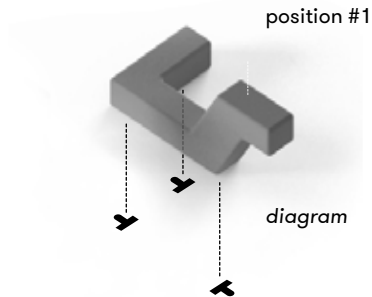

Loop Line

M10 x 16

B6 / 900 B061 - NEW

Loop Line

M10 x 16

B7 / 900 B070

Loop Line

M10

thickness of bracket 6mm

B8 / 900 B081

HopOp500

B9 / 900 B090

HopOp500

B10 / 900 B100

Boa

B11 / 900 B110

Loop Cone
large diameter
upwards!

B12 / 900 B120

Loop Cone
small diameter
upwards !

M10 x 16

B13 / 900 B130

Loop + Loop Cone

M10 x 16

B14 / 900 B140