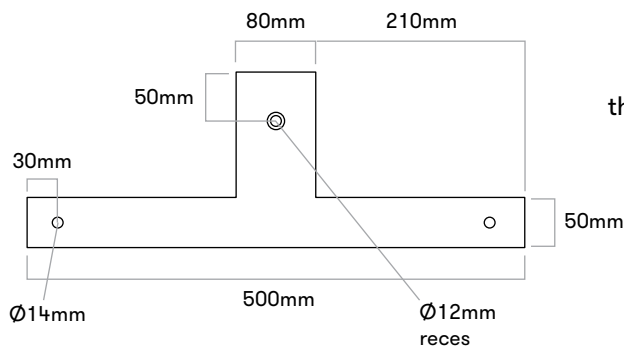

M10 x 16

B3 / 900 B031

Loop
Loop Arc
Loop Line
Loop Corner
FitStation
Satellite

M10 x 16

B4 / 900 B040

Loop Arc
Loop Line
Loop Corner

M10 x 16

B5 / 900 B051

Loop Line

M10 x 16

B6 / 900 B061 - NEW

Loop Line

M10 x 16

B7 / 900 B070

Loop Line

M10

Loop Cone
large diameter
upwards!

B12 / 900 B120

Loop Cone
small diameter
upwards !

M10 x 16

B13 / 900 B130

Loop + Loop Cone

M10 x 16

B14 / 900 B140