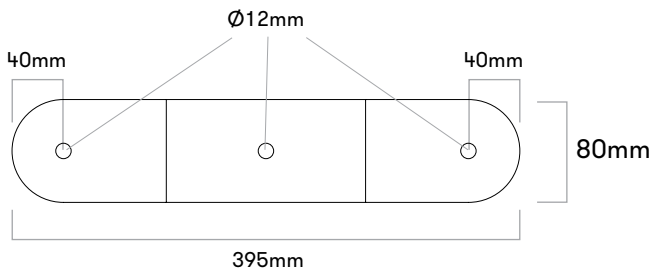

M10 x 16

B3 / 900 B031

Loop
Loop Arc
Loop Line
Loop Corner
FitStation
Satellite

M10 x 16

B4 / 900 B040

Loop Arc
Loop Line
Loop Corner

M10 x 16

B5 / 900 B051

Loop Line

M10 x 16

B6 / 900 B061 - NEW

Loop Line

M10 x 16

B7 / 900 B070

Loop Line

M10

Loop Cone
large diameter
upwards!

B12 / 900 B120

Loop Cone
small diameter
upwards !

M10 x 16

B13 / 900 B130

Loop + Loop Cone

M10 x 16

B14 / 900 B140