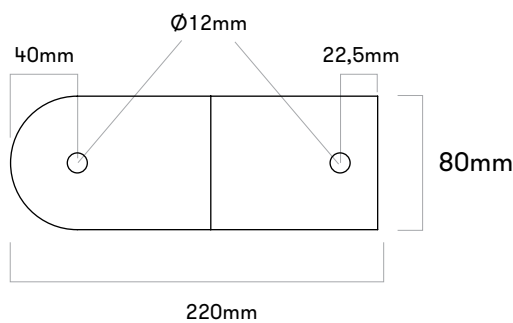

B2 / 900 B020

Loop Light

M10 x 16

B2 / 900 B021

Loop
Loop Arc
Loop Line
FitStation
Satellite
Loop Corner

M10 x 16

B3 / 900 B030

Loop Light

M10 x 16

B3 / 900 B031

Loop
Loop Arc
Loop Line
Loop Corner
FitStation
Satellite

M10 x 16

B4 / 900 B040

Loop Arc
Loop Line
Loop Corner

M10 x 16

B5 / 900 B051

Loop Line

M10 x 16

B6 / 900 B061 - NEW

Loop Line

M10 x 16

B7 / 900 B070

Loop Line

M10

Loop Cone
large diameter
upwards!

B12 / 900 B120

Loop Cone
small diameter
upwards !

M10 x 16

B13 / 900 B130

Loop + Loop Cone

M10 x 16

B14 / 900 B140