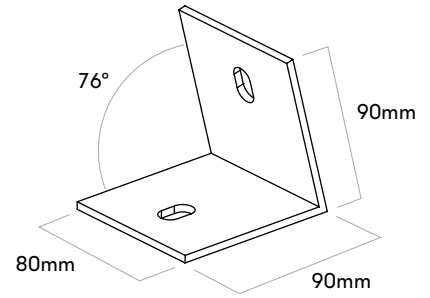

Loop Cone
large diameter
upwards!

B12 / 900 B120

Loop Cone
small diameter
upwards !

M10 x 16

B13 / 900 B130

Loop + Loop Cone

M10 x 16

B14 / 900 B140

Loop Picnic brackets

R1 / 900 R100

Loop Light
Loop Arc
Loop Line
Loop Corner

R2 900 R200

Loop

M10 x 40

LOOP CONE TABLE