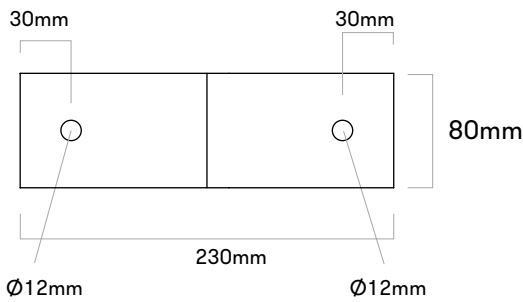

B2 / 900 B020

Loop Light

M10 x 16

B2 / 900 B021

Loop
Loop Arc
Loop Line
FitStation
Satellite
Loop Corner

M10 x 16

B3 / 900 B030

Loop Light

M10 x 16

B3 / 900 B031

Loop
Loop Arc
Loop Line
Loop Corner
FitStation
Satellite

M10 x 16

B4 / 900 B040

Loop Arc
Loop Line
Loop Corner

M10 x 16

B5 / 900 B051

Loop Cone
large diameter
upwards!

B12 / 900 B120

Loop Cone
small diameter
upwards !

M10 x 16

B13 / 900 B130

Loop + Loop Cone

M10 x 16

B14 / 900 B140