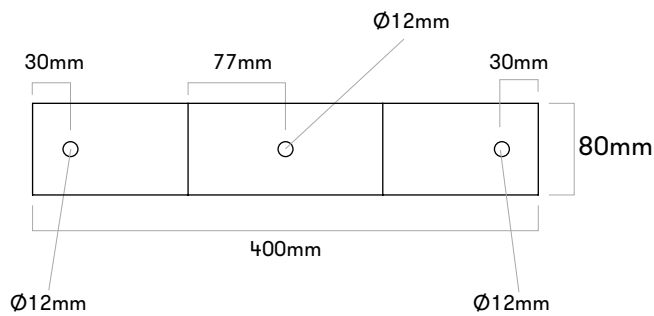

M10 x 16

B3 / 900 B031

Loop
Loop Arc
Loop Line
Loop Corner
FitStation
Satellite

M10 x 16

B4 / 900 B040

Loop Arc
Loop Line
Loop Corner

M10 x 16

B5 / 900 B051

Loop Line

M10 x 16

B6 / 900 B061 - NEW

Loop Line

M10 x 16

B7 / 900 B070

Loop Line

M10

Loop Cone
large diameter
upwards!

B12 / 900 B120

Loop Cone
small diameter
upwards !

M10 x 16

B13 / 900 B130

Loop + Loop Cone

M10 x 16

B14 / 900 B140