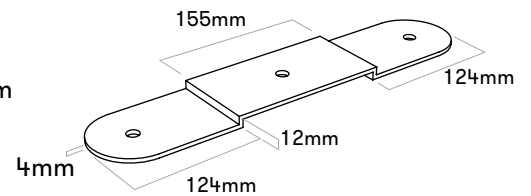

M10 x 16

B3 / 900 B031

Loop
Loop Arc
Loop Line
Loop Corner
FitStation
Satellite

M10 x 16

B4 / 900 B040

Loop Arc
Loop Line
Loop Corner

M10 x 16

B5 / 900 B051

Loop Line

M10 x 16

B6 / 900 B061 - NEW

Loop Line

M10 x 16

B7 / 900 B070

Loop Line

M10

Loop Cone
large diameter
upwards!

B12 / 900 B120

Loop Cone
small diameter
upwards !

M10 x 16

B13 / 900 B130

Loop + Loop Cone

M10 x 16

B14 / 900 B140