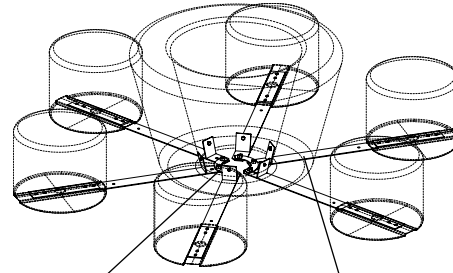

Loop Cone
large diameter
upwards!

B12 / 900 B120

Loop Cone
small diameter
upwards !

M10 x 16

B13 / 900 B130

Loop + Loop Cone

M10 x 16

B14 / 900 B140

Loop Picnic brackets

R1 / 900 R100

Loop Light
Loop Arc
Loop Line
Loop Corner

R2 900 R200

Loop

M10 x 40

LOOP CONE TABLE