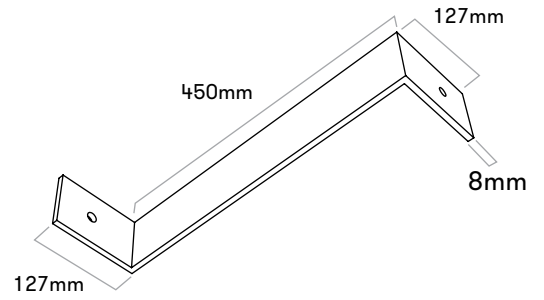

B2 / 900 B020

Loop Light

M10 x 16

B2 / 900 B021

Loop
Loop Arc
Loop Line
FitStation
Satellite
Loop Corner

M10 x 16

B3 / 900 B030

Loop Light

M10 x 16

B3 / 900 B031

Loop
Loop Arc
Loop Line
Loop Corner
FitStation
Satellite

M10 x 16

B4 / 900 B040

Loop Arc
Loop Line
Loop Corner

M10 x 16

B5 / 900 B051

Loop Cone
large diameter
upwards!

B12 / 900 B120

Loop Cone
small diameter
upwards !

M10 x 16

B13 / 900 B130

Loop + Loop Cone

M10 x 16

B14 / 900 B140