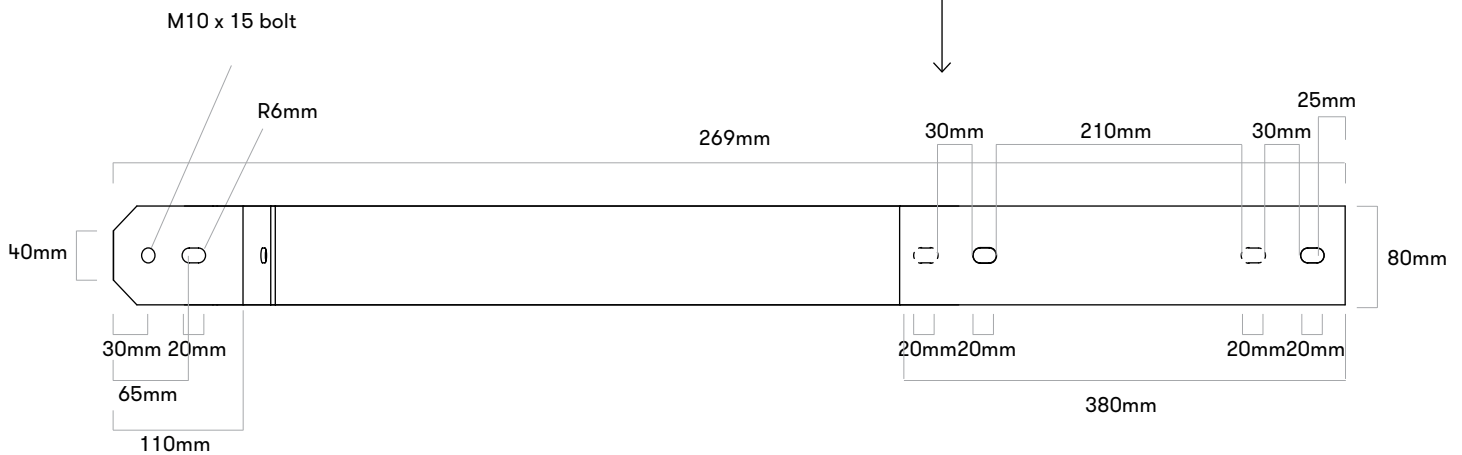

Loop Cone
large diameter
upwards!

B12 / 900 B120

Loop Cone
small diameter
upwards !

M10 x 16

B13 / 900 B130

Loop + Loop Cone

M10 x 16

B14 / 900 B140

Loop Picnic brackets

R1 / 900 R100

Loop Light
Loop Arc
Loop Line
Loop Corner

R2 900 R200

Loop

M10 x 40

LOOP CONE TABLE