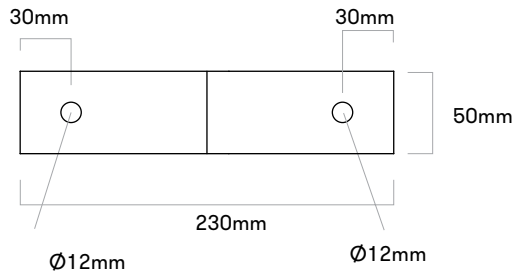

B2 / 900 B020

Loop Light

M10 x 16

B2 / 900 B021

Loop
Loop Arc
Loop Line
FitStation
Satellite
Loop Corner

M10 x 16

B3 / 900 B030

Loop Light

M10 x 16

B3 / 900 B031

Loop
Loop Arc
Loop Line
Loop Corner
FitStation
Satellite

M10 x 16

B4 / 900 B040

Loop Arc
Loop Line
Loop Corner

M10 x 16

B5 / 900 B051

Loop Cone
large diameter
upwards!

B12 / 900 B120

Loop Cone
small diameter
upwards !

M10 x 16

B13 / 900 B130

Loop + Loop Cone

M10 x 16

B14 / 900 B140