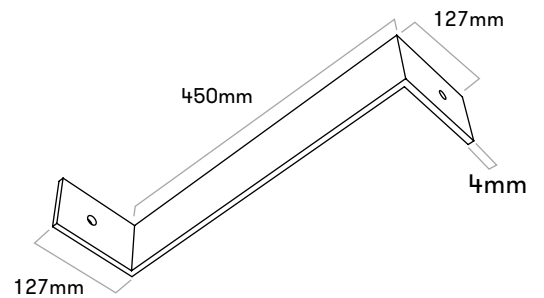

B2 / 900 B020

Loop Light

M10 x 16

B2 / 900 B021

Loop
Loop Arc
Loop Line
FitStation
Satellite
Loop Corner

M10 x 16

B3 / 900 B030

Loop Light

M10 x 16

B3 / 900 B031

Loop
Loop Arc
Loop Line
Loop Corner
FitStation
Satellite

M10 x 16

B4 / 900 B040

Loop Arc
Loop Line
Loop Corner

M10 x 16

B5 / 900 B051

Loop Cone
large diameter
upwards!

B12 / 900 B120

Loop Cone
small diameter
upwards !

M10 x 16

B13 / 900 B130

Loop + Loop Cone

M10 x 16

B14 / 900 B140