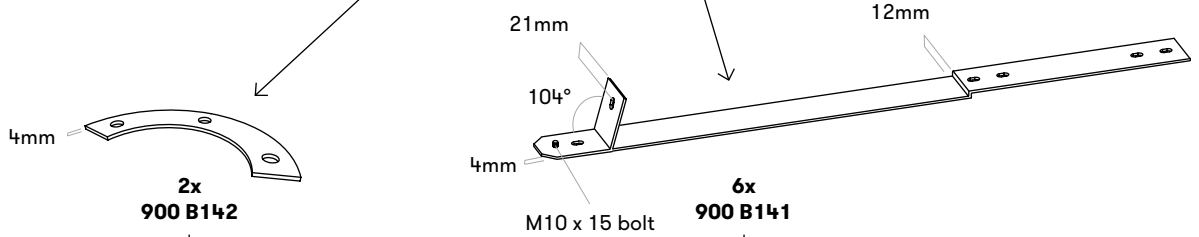

Loop Cone
large diameter
upwards!

B12 / 900 B120

Loop Cone
small diameter
upwards !

M10 x 16

B13 / 900 B130

Loop + Loop Cone

M10 x 16

B14 / 900 B140

Loop Picnic brackets

R1 / 900 R100

Loop Light
Loop Arc
Loop Line
Loop Corner

R2 900 R200

Loop

M10 x 40

LOOP CONE TABLE