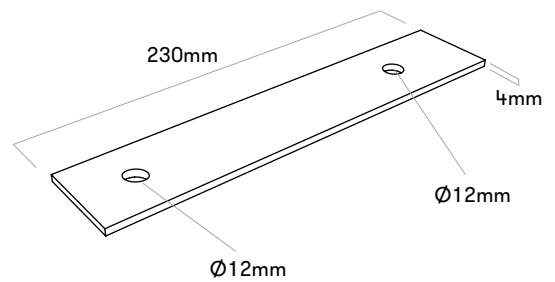

B2 / 900 B020

Loop Light

M10 x 16

B2 / 900 B021

Loop
Loop Arc
Loop Line
FitStation
Satellite
Loop Corner

M10 x 16

B3 / 900 B030

Loop Light

M10 x 16

B3 / 900 B031

Loop
Loop Arc
Loop Line
Loop Corner
FitStation
Satellite

M10 x 16

B4 / 900 B040

Loop Arc
Loop Line
Loop Corner

M10 x 16

B5 / 900 B051

Loop Cone
large diameter
upwards!

B12 / 900 B120

Loop Cone
small diameter
upwards !

M10 x 16

B13 / 900 B130

Loop + Loop Cone

M10 x 16

B14 / 900 B140