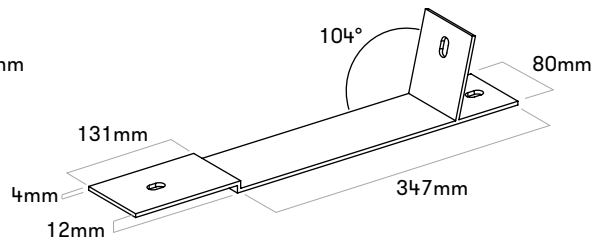

Loop Cone
large diameter
upwards!

B12 / 900 B120

Loop Cone
small diameter
upwards !

M10 x 16

B13 / 900 B130

Loop + Loop Cone

M10 x 16

B14 / 900 B140

Loop Picnic brackets

R1 / 900 R100

Loop Light
Loop Arc
Loop Line
Loop Corner

R2 900 R200

Loop

M10 x 40

LOOP CONE TABLE