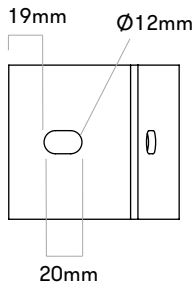

Loop Cone
large diameter
upwards!

B12 / 900 B120

Loop Cone
small diameter
upwards !

M10 x 16

B13 / 900 B130

Loop + Loop Cone

M10 x 16

B14 / 900 B140

Loop Picnic brackets

R1 / 900 R100

Loop Light
Loop Arc
Loop Line
Loop Corner

R2 900 R200

Loop

M10 x 40

LOOP CONE TABLE