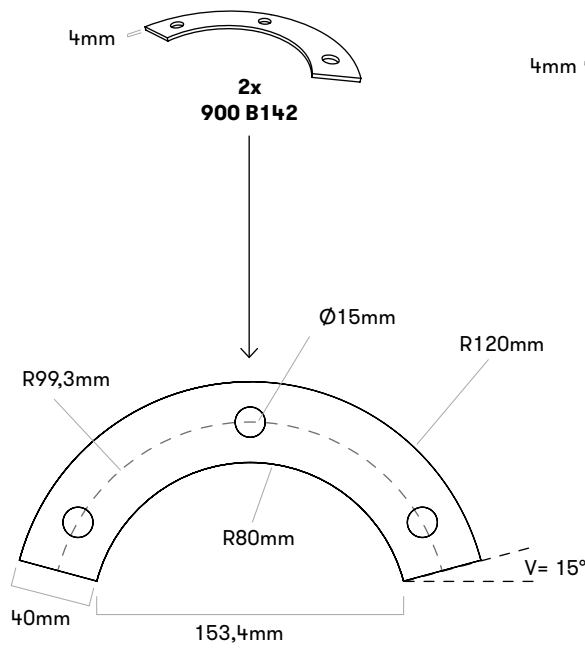

Loop Cone
large diameter
upwards!

B12 / 900 B120

Loop Cone
small diameter
upwards !

M10 x 16

B13 / 900 B130

Loop + Loop Cone

M10 x 16

B14 / 900 B140

Loop Picnic brackets

R1 / 900 R100

Loop Light
Loop Arc
Loop Line
Loop Corner

R2 900 R200

Loop

M10 x 40

LOOP CONE TABLE