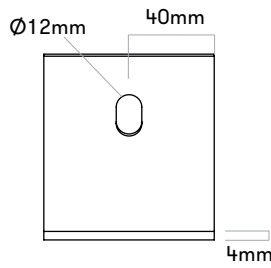

Loop Cone
large diameter
upwards!

B12 / 900 B120

Loop Cone
small diameter
upwards !

M10 x 16

B13 / 900 B130

Loop + Loop Cone

M10 x 16

B14 / 900 B140

Loop Picnic brackets

R1 / 900 R100

Loop Light
Loop Arc
Loop Line
Loop Corner

R2 900 R200

Loop

M10 x 40

LOOP CONE TABLE