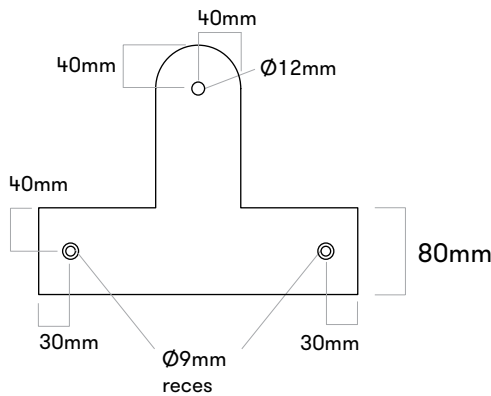

Loop Line

M10 x 16

B6 / 900 B061 - NEW

Loop Line

M10 x 16

B7 / 900 B070

Loop Line

M10

thickness of bracket 6mm

B8 / 900 B081

HopOp500

B9 / 900 B090

HopOp500

B10 / 900 B100

Boa

B11 / 900 B110

Loop Cone
large diameter
upwards!

B12 / 900 B120

Loop Cone
small diameter
upwards !

M10 x 16

B13 / 900 B130

Loop + Loop Cone

M10 x 16

B14 / 900 B140