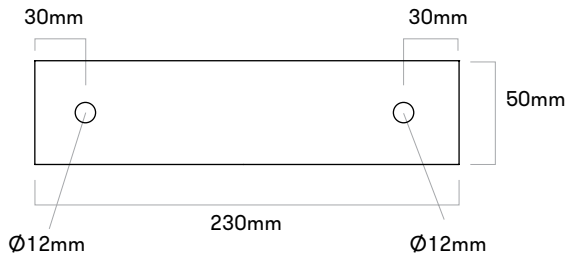

B2 / 900 B020

Loop Light

M10 x 16

B2 / 900 B021

Loop
Loop Arc
Loop Line
FitStation
Satellite
Loop Corner

M10 x 16

B3 / 900 B030

Loop Light

M10 x 16

B3 / 900 B031

Loop
Loop Arc
Loop Line
Loop Corner
FitStation
Satellite

M10 x 16

B4 / 900 B040

Loop Arc
Loop Line
Loop Corner

M10 x 16

B5 / 900 B051

Loop Cone
large diameter
upwards!

B12 / 900 B120

Loop Cone
small diameter
upwards !

M10 x 16

B13 / 900 B130

Loop + Loop Cone

M10 x 16

B14 / 900 B140