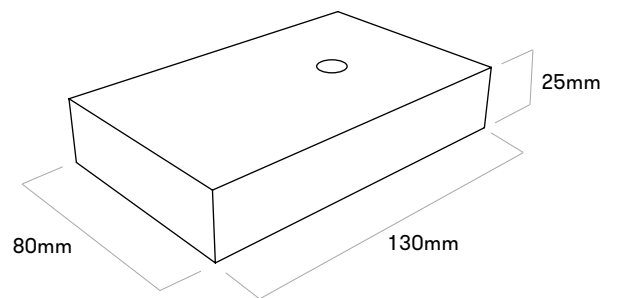

Loop Cone
large diameter
upwards!

B12 / 900 B120

Loop Cone
small diameter
upwards !

M10 x 16

B13 / 900 B130

Loop + Loop Cone

M10 x 16

B14 / 900 B140

Loop Picnic brackets

R1 / 900 R100

Loop Light
Loop Arc
Loop Line
Loop Corner

R2 900 R200

Loop

M10 x 40

LOOP CONE TABLE