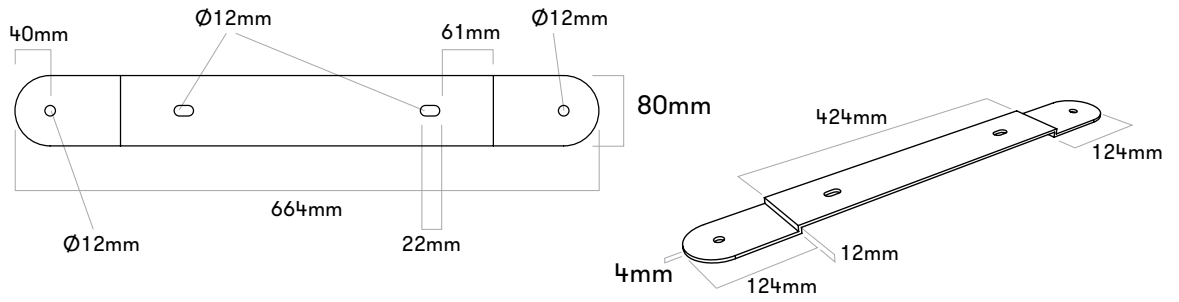

B8 / 900 B081

HopOp500