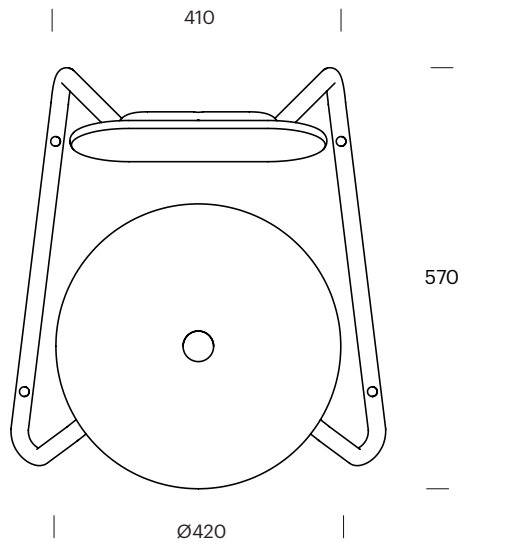

PLATEAU CITY CHAIR

#202

PLATEAU CITY CHAIR W ARMREST

#202