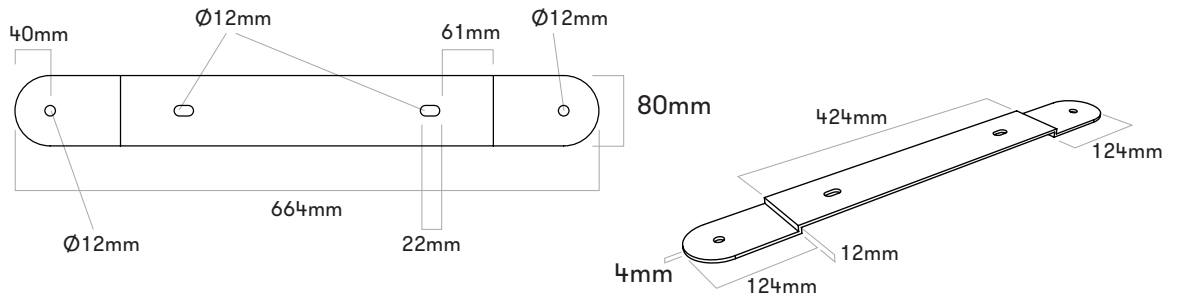

B8 / 900 B081

HopOp500