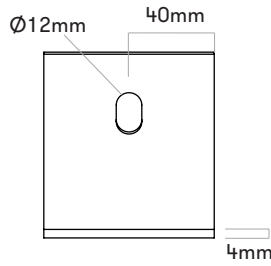

B11 / 900 B110

Loop Cone
large diameter
upwards!

M10 x 16

B12 / 900 B120

Loop Cone
small diameter
upwards !

M10 x 16

B13 / 900 B130

Loop + Loop Cone

M10 x 16

B14 / 900 B140

Loop Picnic
beslagssæt

6x
M10 møtrik

18x
M10 x 16 bolt

R1 / 900 R100

Loop Lys
Loop Arc
Loop Line
Loop Corner

R2 900 R200