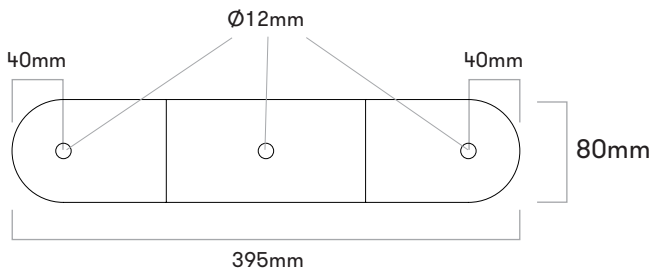

M10 x 16

B3 / 900 B031

Loop
Loop Arc
Loop Line
Loop Corner
FitStation
Satellite

M10 x 16

B4 / 900 B040

Loop Arc
Loop Line
Loop Corner

M10 x 16

B5 / 900 B051

Loop Line

M10 x 16

B6 / 900 B061 - NY

Loop Line

M10 x 16

B7 / 900 B070

Loop Line

M10

B11 / 900 B110

Loop Cone
large diameter
upwards!

M10 x 16

B12 / 900 B120

Loop Cone
small diameter
upwards !

M10 x 16

B13 / 900 B130

Loop + Loop Cone