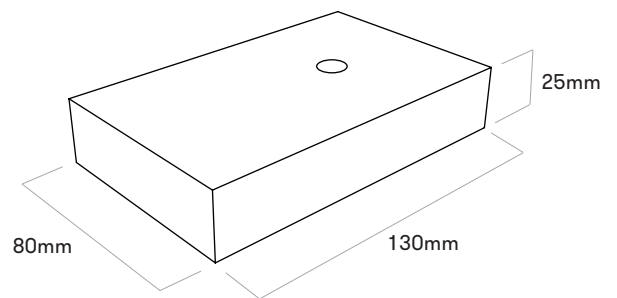

R2 900 R200

Loop

M10 x 40