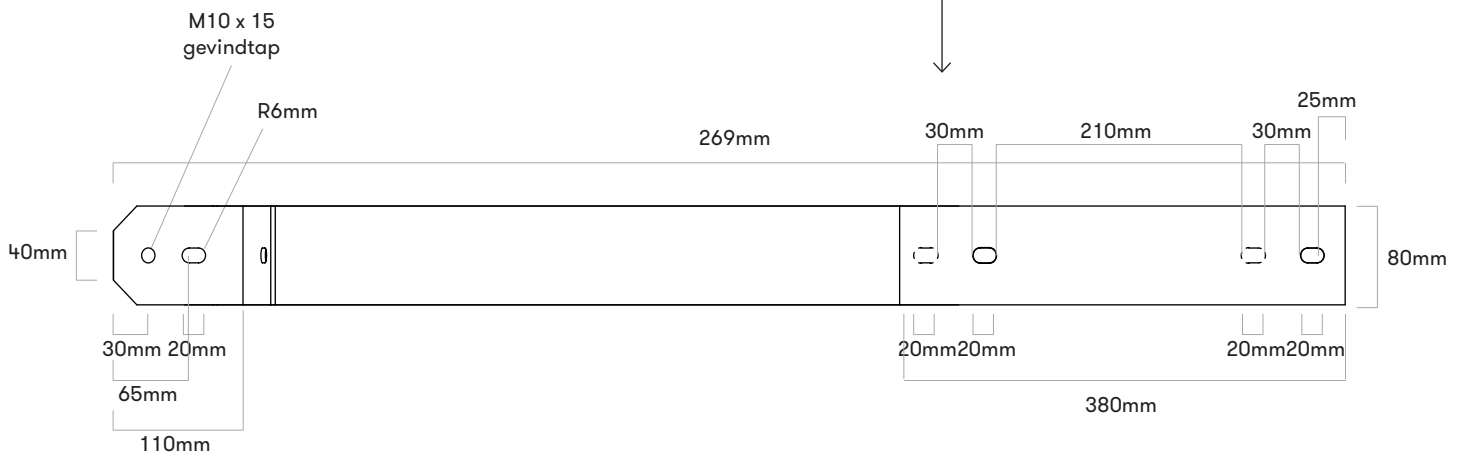

B11 / 900 B110

Loop Cone
large diameter
upwards!

M10 x 16

B12 / 900 B120

Loop Cone
small diameter
upwards !

M10 x 16

B13 / 900 B130

Loop + Loop Cone

M10 x 16

B14 / 900 B140

Loop Picnic
beslagssæt

6x
M10 møtrik

18x
M10 x 16 bolt

R1 / 900 R100

Loop Lys
Loop Arc
Loop Line
Loop Corner

R2 900 R200