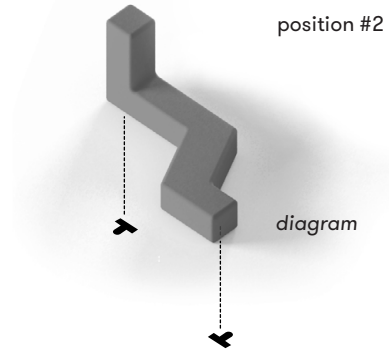

Loop Line

M10 x 16

B6 / 900 B061 - NY

Loop Line

M10 x 16

B7 / 900 B070

Loop Line

M10

B8 / 900 B081

HopOp500

B9 / 900 B090

HopOp500

B10 / 900 B100

Boa

inserts

M10

B11 / 900 B110

Loop Cone
large diameter
upwards!

M10 x 16

B12 / 900 B120

Loop Cone
small diameter
upwards !

M10 x 16

B13 / 900 B130

Loop + Loop Cone