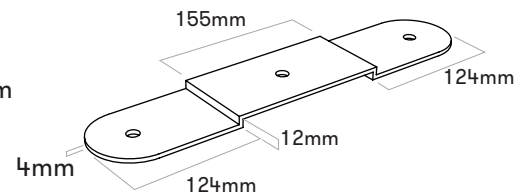

M10 x 16

B3 / 900 B031

Loop
Loop Arc
Loop Line
Loop Corner
FitStation
Satellite

M10 x 16

B4 / 900 B040

Loop Arc
Loop Line
Loop Corner

M10 x 16

B5 / 900 B051

Loop Line

M10 x 16

B6 / 900 B061 - NY

Loop Line

M10 x 16

B7 / 900 B070

Loop Line

M10

B11 / 900 B110

Loop Cone
large diameter
upwards!

M10 x 16

B12 / 900 B120

Loop Cone
small diameter
upwards !

M10 x 16

B13 / 900 B130

Loop + Loop Cone