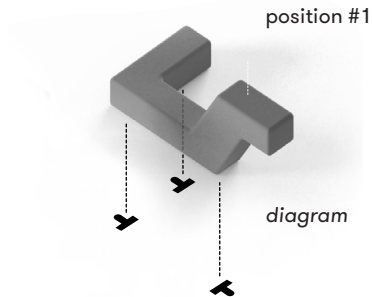

Loop Line

M10 x 16

B6 / 900 B061 - NY

Loop Line

M10 x 16

B7 / 900 B070

Loop Line

M10

B8 / 900 B081

HopOp500

B9 / 900 B090

HopOp500

B10 / 900 B100

Boa

inserts

M10

B11 / 900 B110

Loop Cone
large diameter
upwards!

M10 x 16

B12 / 900 B120

Loop Cone
small diameter
upwards !

M10 x 16

B13 / 900 B130

Loop + Loop Cone