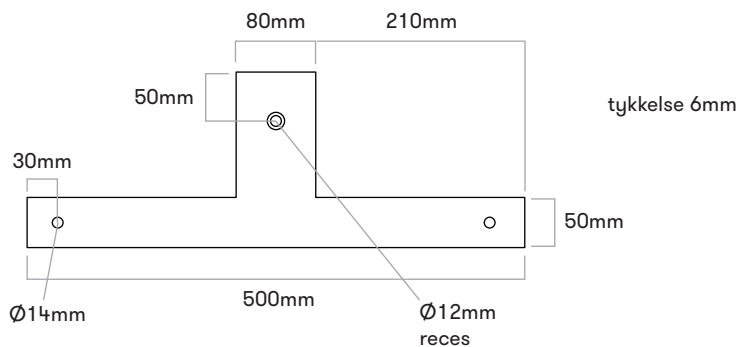

M10 x 16

B3 / 900 B031

Loop
Loop Arc
Loop Line
Loop Corner
FitStation
Satellite

M10 x 16

B4 / 900 B040

Loop Arc
Loop Line
Loop Corner

M10 x 16

B5 / 900 B051

Loop Line

M10 x 16

B6 / 900 B061 - NY

Loop Line

M10 x 16

B7 / 900 B070

Loop Line

M10

B11 / 900 B110

Loop Cone
large diameter
upwards!

M10 x 16

B12 / 900 B120

Loop Cone
small diameter
upwards !

M10 x 16

B13 / 900 B130

Loop + Loop Cone