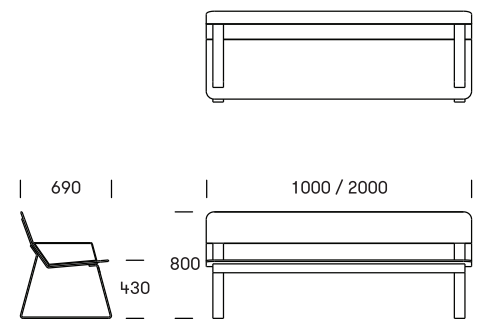

SUPERFLY BENCH # 159

Inspired by folded paper the Superfly family appears light and concise: an almost floating encounter between seat and frame. Despite appearances the actual construction is heavy and stable, intended for year-round outdoor use. The same dogma governs the choice of materials. Highly weather-resistant and UV-stable HPL join a frame of hot-dip galvanised, powder-painted steel. Modern materials and technology enable this highly robust unit to present with an almost playful simplicity.

Available in Denmark and Sweden.

For rest of Europe: office@miramondo.com

Design: Miramondo